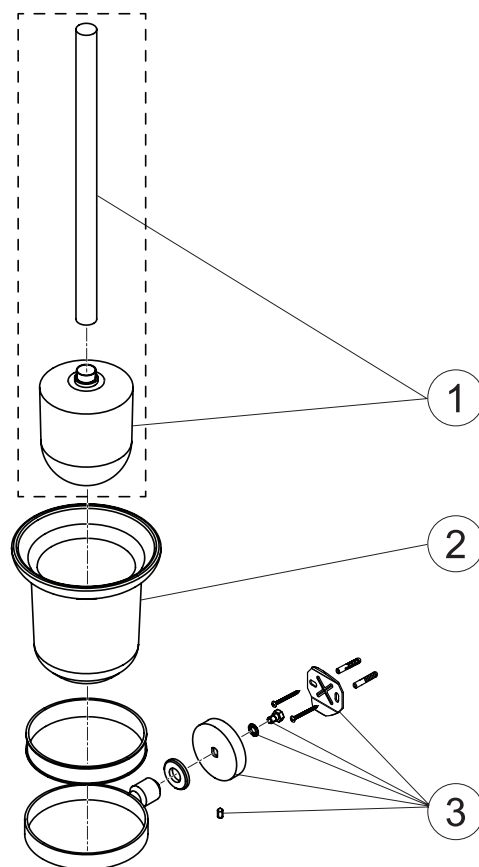

Ideal Standard

IOM

A 9119 **

1115 / MTAc A9119

Position

- 1 = A 963 280 **
- 2 = A 963 281 NU
- 3 = A 963 259 **

Ideal Standard International NV
Corporate Village - Gent Building
Da Vincilaan 2
1935 Zaventem
Belgium
www.idealstandardinternational.com