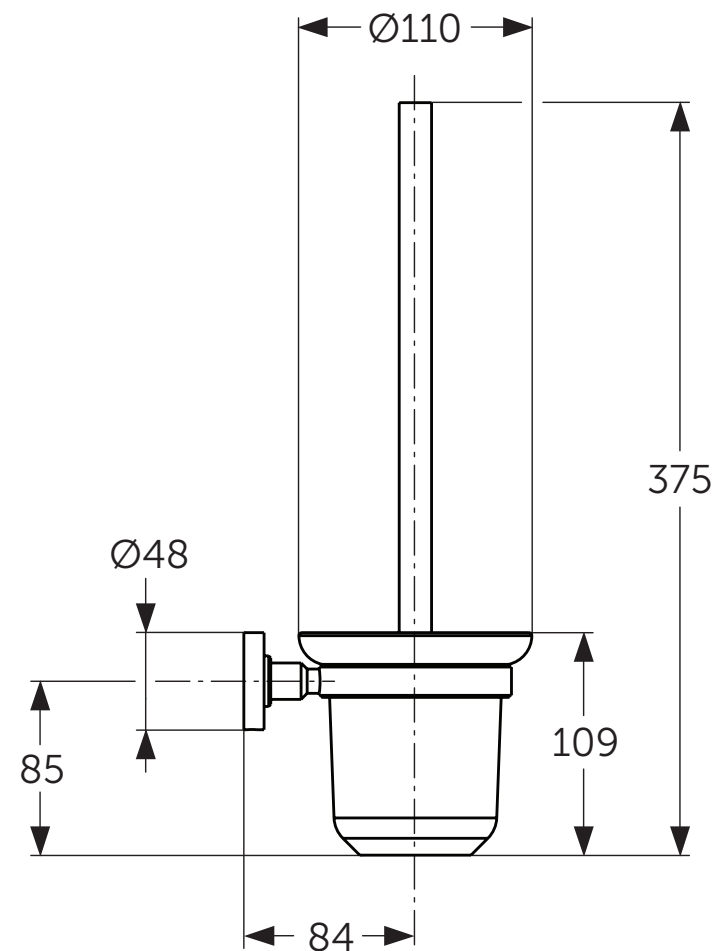

Ideal Standard

IOM

A 9119 **

1115 / MTAc A9119

Position

- 1 = A 963 280 **
- 2 = A 963 281 NU
- 3 = A 963 259 **

Ideal Standard International NV
Corporate Village - Gent Building
Da Vincilaan 2
1935 Zaventem
Belgium
www.idealstandardinternational.com