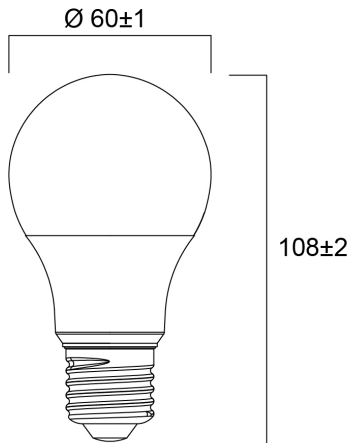

Technical drawings

Data table

GENERAL DATA

Product name	ToLEDo GLS V7 470LM 827 E27 SL
Technology	LED
Watt (Rated) (W)	4.9
Cap/Base	E27
Fixture rating	Open
Operating temperature range (°C)	-20°C...+40°C
Performance ambient temperature Tq (°C)	25
E-number FI	4740976
Warranty	3 years

OPTICAL DATA