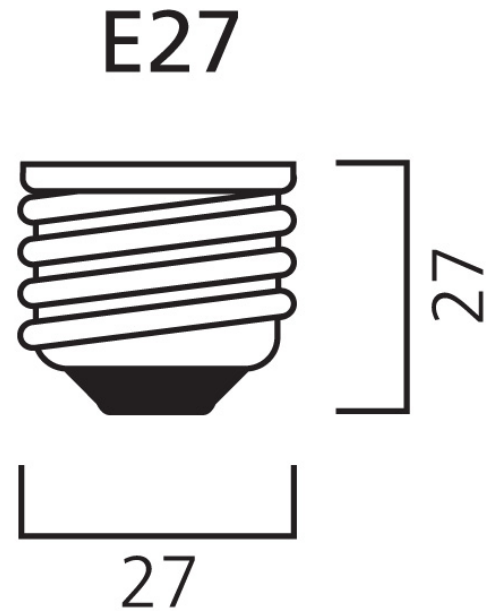

Technical drawings

Data table

GENERAL DATA

Product name	ToLEDo GLS V7 470LM 827 E27 SL
Technology	LED
Watt (Rated) (W)	4.9
Cap/Base	E27
Fixture rating	Open
Operating temperature range (°C)	-20°C...+40°C
Performance ambient temperature Tq (°C)	25
E-number FI	4740976
Warranty	3 years

OPTICAL DATA