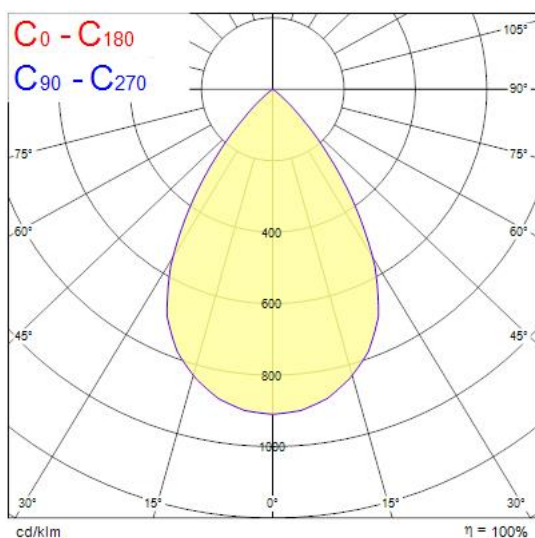

Concord

Solstice 150 1050lm 940 DALI BB
2070136

IP rating	IP40/20
IK rating	IK02
Product EAN number	5025768701360
Warranty	5 years

Photometry