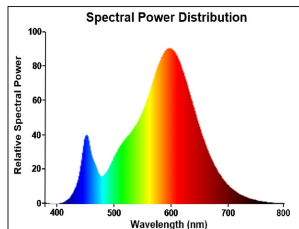

ToLEDo GLS

ToLEDo GLS V7 470LM 827 E27 SL

0029576