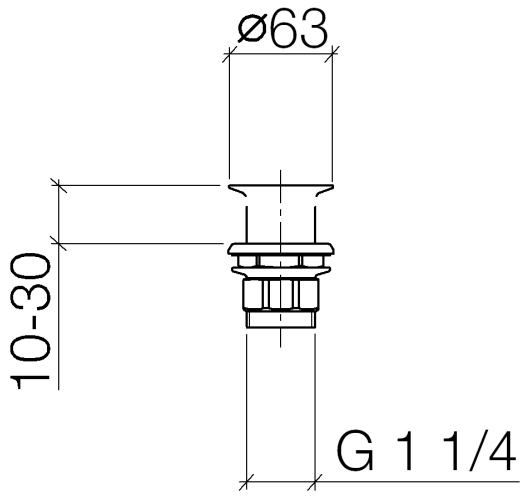

10 110 970 Product version from 10/1/2023

	Platinum	10 110 970-08
	Chrome	10 110 970-00
	Brushed Platinum	10 110 970-06
	Durabass (23kt Gold)	10 110 970-09
	Dark Chrome	10 110 970-19
	Light Gold (PVD)	10 110 970-26
	Brushed Light Gold (PVD)	10 110 970-27
	Brushed Durabass (23kt Gold)	10 110 970-28
	Matte Black	10 110 970-33
	Brushed Gold (PVD)	10 110 970-37
	Brushed Dark Brass (PVD)	10 110 970-39
	Brushed Bronze (PVD)	10 110 970-42
	Brushed Dark Bronze (PVD)	10 110 970-43
	Brushed Champagne (22kt Gold)	10 110 970-46
	Champagne (22kt Gold)	10 110 970-47
	Brushed Chrome	10 110 970-93
	Brushed Dark Platinum	10 110 970-99

Grated waste 1 1/4" - Platinum

SERIES-VARIOUS

10 110 970 Product version from 10/1/2023

Only suitable for sinks without an overflow.

10 110 970 Product version from 10/1/2023

10 110 970 Product version from 10/1/2023

Parts for other finishes can be found here: [Chrome](#)

Spare parts list

No.	Item Number	Name	Quantity used	Delivery time
1	09 11 01 025-08	Cup for pop-up waste 1 1/4" - Platinum	1.00	-
Spare part can no longer be ordered, please order the replacement item				
2	09 14 05 039 90	Washer 43,5 x 62 x 6 mm -	1.00	14
4	09 23 10 017 90	Mounting with collar Screw connection 1 1/4" -	1.00	-
Spare part can no longer be ordered, please order the replacement item				
3	09 14 03 025 90	Washer Profile seal Ø 64 x 6 mm -	1.00	14
5	09 23 10 020-08	Mounting Ø 60 x 36,5 mm - Platinum	1.00	-
Spare part can no longer be ordered, please order the replacement item				