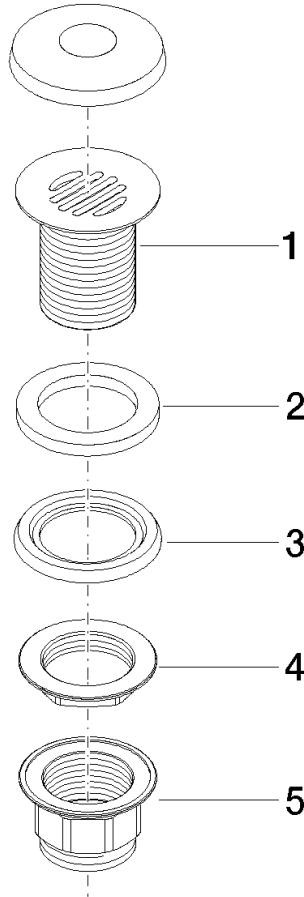

10 110 970 Product version from 10/1/2023

	Platinum	10 110 970-08
	Chrome	10 110 970-00
	Brushed Platinum	10 110 970-06
	Durabass (23kt Gold)	10 110 970-09
	Dark Chrome	10 110 970-19
	Light Gold (PVD)	10 110 970-26
	Brushed Light Gold (PVD)	10 110 970-27
	Brushed Durabass (23kt Gold)	10 110 970-28
	Matte Black	10 110 970-33
	Brushed Gold (PVD)	10 110 970-37
	Brushed Dark Brass (PVD)	10 110 970-39
	Brushed Bronze (PVD)	10 110 970-42
	Brushed Dark Bronze (PVD)	10 110 970-43
	Brushed Champagne (22kt Gold)	10 110 970-46
	Champagne (22kt Gold)	10 110 970-47
	Brushed Chrome	10 110 970-93
	Brushed Dark Platinum	10 110 970-99

Grated waste 1 1/4" - Platinum

SERIES-VARIOUS

10 110 970 Product version from 10/1/2023

Only suitable for sinks without an overflow.

10 110 970 Product version from 10/1/2023

10 110 970 Product version from 10/1/2023

Parts for other finishes can be found here: [Chrome](#)

Spare parts list

No.	Item Number	Name	Quantity used	Delivery time
1	09 11 01 025-08	Cup for pop-up waste 1 1/4" - Platinum	1.00	-
Spare part can no longer be ordered, please order the replacement item				
2	09 14 05 039 90	Washer 43,5 x 62 x 6 mm -	1.00	14
4	09 23 10 017 90	Mounting with collar Screw connection 1 1/4" -	1.00	-
Spare part can no longer be ordered, please order the replacement item				
3	09 14 03 025 90	Washer Profile seal Ø 64 x 6 mm -	1.00	14
5	09 23 10 020-08	Mounting Ø 60 x 36,5 mm - Platinum	1.00	-
Spare part can no longer be ordered, please order the replacement item				