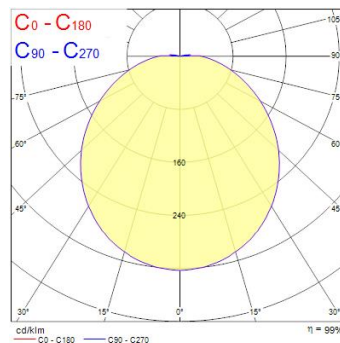

START SURFACE IP66 350MM EYELID WHT

Item No: 0049032

SYLVANIA

STARTTM

Eyelid accessory for Start Surface IP66 350mm diameter - white colour

Technical Assets

Dimensions (mm)

Photometrics

Distance [m]	Cone diameter [m]	E(0°)	E(C0)	E(C90)	E(C180)	Illuminance [lx]
0.5	1.48	1395	120	95.9°	95.9°	120
1.0	2.95	339	30	95.9°	95.9°	30
1.5	4.43	191	12	95.9°	95.9°	12
2.0	5.91	85	7	95.9°	95.9°	7
2.5	7.38	54	5	95.9°	95.9°	5
3.0	8.86	38	3	95.9°	95.9°	3

Distance [m] Cone diameter [m] Illuminance [lx]
C0 - C180 (Half beam angle: 111.8°)

START SURFACE IP66 350MM EYELID WHT

Item No: 0049032

SYLVANIA

General data

Product name	START SURFACE IP66 350MM EYELID WHT
Technology	Accessory
Type of accessory	Decor element
Housing	PC Polycarbonate
Environment	Indoor, Outdoor
General application	Hospitality
ETIM Class	EC002557
E-number FI	4579486
Warranty	5 years

Physical data

Housing colour	RAL 9003 - Signal white
Weight (kg)	0.17

Packaging

Product EAN number	5410288490328
Packaging single length / height (cm)	35.0
Packaging single width (cm)	35.0
Packaging single depth (cm)	0.8
DUN14 (inner)	15410288490325
Units per outer package	12
Packaging outer length / height (cm)	72.0
Packaging outer width (cm)	37.0
Packaging outer depth (cm)	49.5