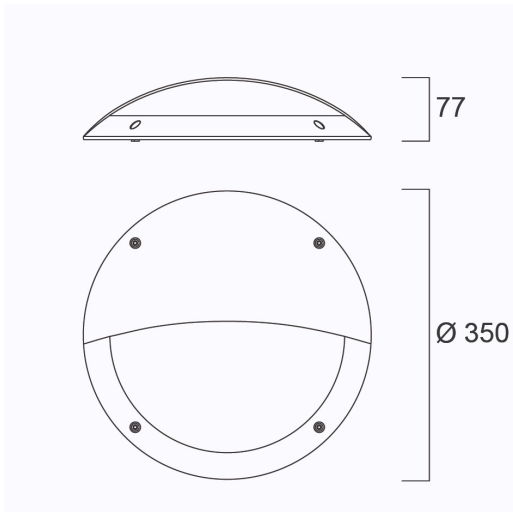

START SURFACE IP66 350MM EYELID WHT

Item No: 0049032

SYLVANIA

STARTTM

Eyelid accessory for Start Surface IP66 350mm diameter - white colour

Technical Assets

Dimensions (mm)

Photometrics

Distance [m]	Cone diameter [m]	E(0°)	E(C0)	E(C90)	E(C180)	Illuminance [lx]
0.5	1.48	1395	120	95.9°	95.9°	120
1.0	2.95	339	30	95.9°	95.9°	30
1.5	4.43	191	12	95.9°	95.9°	12
2.0	5.91	85	7	95.9°	95.9°	7
2.5	7.38	54	5	95.9°	95.9°	5
3.0	8.86	38	3	95.9°	95.9°	3

Distance [m] Cone diameter [m] Illuminance [lx]
C0 - C180 (Half beam angle: 111.8°)

START SURFACE IP66 350MM EYELID WHT

Item No: 0049032

SYLVANIA

General data

Product name	START SURFACE IP66 350MM EYELID WHT
Technology	Accessory
Type of accessory	Decor element
Housing	PC Polycarbonate
Environment	Indoor, Outdoor
General application	Hospitality
ETIM Class	EC002557
E-number FI	4579486
Warranty	5 years

Physical data

Housing colour	RAL 9003 - Signal white
Weight (kg)	0.17

Packaging

Product EAN number	5410288490328
Packaging single length / height (cm)	35.0
Packaging single width (cm)	35.0
Packaging single depth (cm)	0.8
DUN14 (inner)	15410288490325
Units per outer package	12
Packaging outer length / height (cm)	72.0
Packaging outer width (cm)	37.0
Packaging outer depth (cm)	49.5