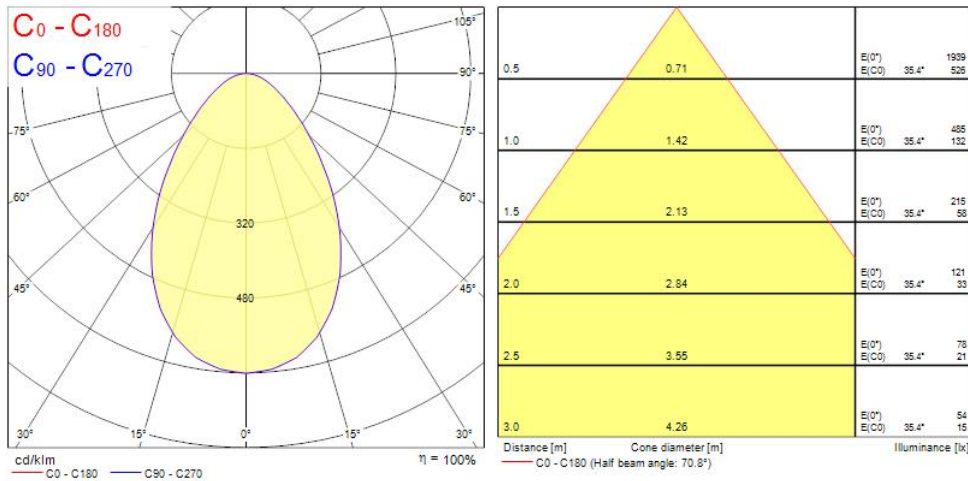

INSAVER 150 HE TOPPER LED WW PIR PLUS3 3033924

Warranty

3 years

Dimming method

N/A

Photometry

Technical drawings