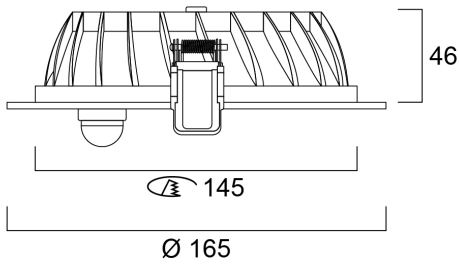

INSAVER 150 HE TOPPER LED WW PIR PLUS3 3033924

Warranty

3 years

Dimming method

N/A

Photometry

Technical drawings

Data table

OPTICAL DATA

Fixture luminous flux (lm)	740
Luminaire efficacy (lm/W)	93
LOR (%)	100
Correlated colour temperature (k)	3000
Light colour	Warm White
CRI (Ra)	80
Adjustable chromaticity	N
Beam Angle (°)	64

PHYSICAL DATA

INSAVER 150 HE TOPPER LED WW PIR PLUS3 3033924

Housing colour	White
IP rating	IP44/20
IK rating	IK02
Diffuser finish	Opal
Diffuser material	PC Polycarbonate
Reflector finish	Other
Nominal Product Height (mm)	55
Nominal Product Diameter (mm)	165
Weight (kg)	0.7

PACKAGING

Product EAN number	8711971339243
Packaging single length / height (cm)	25.0
Packaging single width (cm)	17.0
Packaging single depth (cm)	14.0
DUN14 (inner)	18711971339240
Units per outer package	12
Packaging outer length / height (cm)	78.0
Packaging outer width (cm)	36.0
Packaging outer depth (cm)	31.0