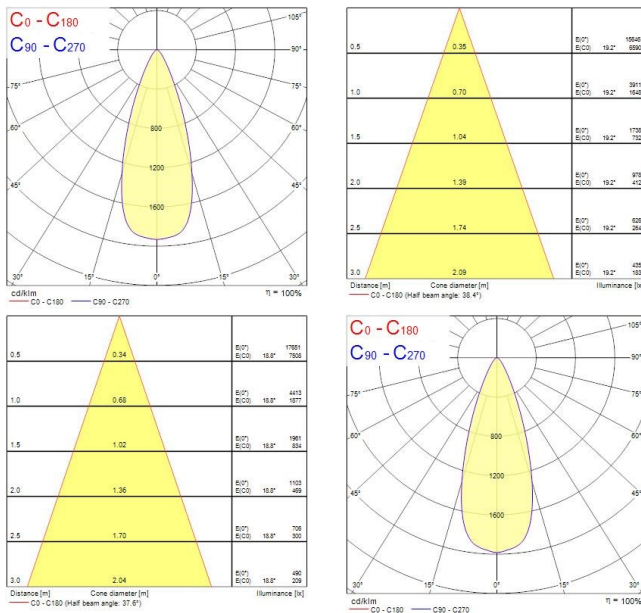

#### Product features

- Recessed housing to use with Ludospot Integrated LED module 111mm - LED module not included. Die-cast aluminium body, round bezel ring with white reflector, vertical tilt 25°, IP20 degree of protection, white color RAL9016, outer dimensions without LED module: Ø145x31mm, cut-out Ø140mm. Suitable for internal environment only.

#### PHOTOMETRY

Distance [m] Cone diameter [m]  
C0 - C180 (Half beam angle: 42.6°)  
Illuminance [lx]

Distance [m]	Cone diameter [m]	E(0°) [lx]	E(C0) [lx]
0.5	0.39	2272	1858
1.0	0.79	616	291
1.5	1.19	238	81
2.0	1.59	125	51
2.5	1.97	81	33
3.0	2.36	51	21

Distance [m] Cone diameter [m]  
C0 - C180 (Half beam angle: 43.0°)  
Illuminance [lx]