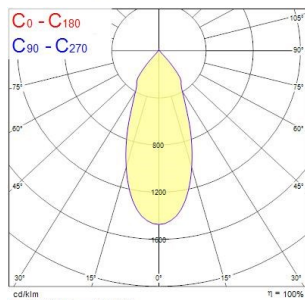

#### PHOTOMETRY

## Ludospot 111 Housings LUDOSPOT 111 HOUSING ROUND 145MM TILT WHT 0005336

Distance [m]	Cone diameter [m]	E(0°) [lx]	E(C0) [lx]
0.5	0.39	2282	1862
1.0	0.79	618	292
1.5	1.17	239	82
2.0	1.56	126	52
2.5	1.95	82	34
3.0	2.34	52	22

Distance [m] Cone diameter [m]  
C0 - C180 (Half beam angle: 42.6°)  
Illuminance [lx]

Distance [m]	Cone diameter [m]	E(0°) [lx]	E(C0) [lx]
0.5	0.39	2272	1858
1.0	0.79	616	291
1.5	1.19	238	81
2.0	1.59	125	51
2.5	1.97	81	33
3.0	2.36	51	21

Distance [m] Cone diameter [m]  
C0 - C180 (Half beam angle: 43.0°)  
Illuminance [lx]