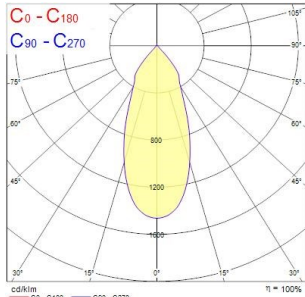

Ludospot 111 Housings LUDOSPOT 111 HOUSING ROUND 145MM TILT WHT 0005336