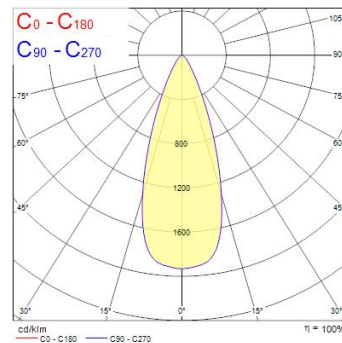

LUDOSPOT 111 HOUSING ROUND 145MM TILT WHT

Item No: 0005336

SYLVANIA

PRO

Recessed housing to use with Ludospot Integrated LED module 111mm - LED module not included. Die-cast aluminium body, round bezel ring with white reflector, vertical tilt 25°, IP20 degree of protection, white color RAL9016, outer dimensions without LED module: Ø145x31mm, cut-out Ø140mm. Suitable for internal environment only.

Technical Assets

Dimensions (mm)

Photometrics

Distance [m]	Cone diameter [m]	Beam diameter [m]	Beam angle [°]	Beam diameter [m]	Illuminance [lx]
0.5	0.35	0.35	19.2°	0.35	1964
1.0	0.70	0.70	19.2°	0.70	991
1.5	1.04	1.04	19.2°	1.04	678
2.0	1.39	1.39	19.2°	1.39	514
2.5	1.74	1.74	19.2°	1.74	426
3.0	2.09	2.09	19.2°	2.09	353

Distance [m] Cone diameter [m] Illuminance [lx]
C0 - C180 (Half beam angle: 38.4°)

LUDOSPOT 111 HOUSING ROUND 145MM TILT WHT

Item No: 0005336

General data

Product name	LUDOSPOT 111 HOUSING ROUND 145MM TILT WHT
Technology	Accessory
Housing	Aluminium
Environment	Indoor
General application	Retail
ETIM Class	EC002557
Warranty	5 years

Physical data

Housing colour	RAL 9016 - Traffic white / Bezel
IP rating	IP20
IK rating	IK03
Nominal Product Length (mm)	145
Nominal Product Width (mm)	145
Weight (kg)	0.5

Packaging

Product EAN number	5410288053363
Packaging single length / height (cm)	15.0
Packaging single width (cm)	15.0
Packaging single depth (cm)	4.5
DUN14 (inner)	15410288053360
Units per outer package	20
Packaging outer length / height (cm)	32.0
Packaging outer width (cm)	32.0
Packaging outer depth (cm)	25.0