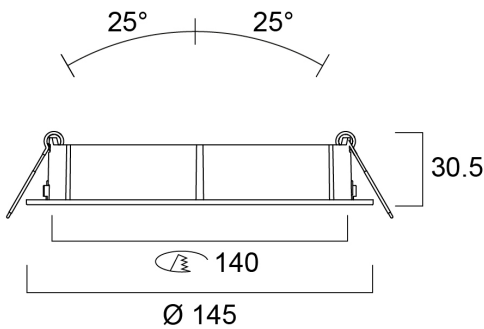

LUDOSPOT 111 HOUSING ROUND 145MM TILT WHT

Item No: 0005336

SYLVANIA

PRO

Recessed housing to use with Ludospot Integrated LED module 111mm - LED module not included. Die-cast aluminium body, round bezel ring with white reflector, vertical tilt 25°, IP20 degree of protection, white color RAL9016, outer dimensions without LED module: Ø145x31mm, cut-out Ø140mm. Suitable for internal environment only.

Technical Assets

Dimensions (mm)

Photometrics

Distance [m]	Cone diameter [m]	Beam diameter [m]	Beam angle [°]	Beam diameter [m]	Illuminance [lx]
0.5	0.35	0.35	19.2°	0.35	1964
1.0	0.70	0.70	19.2°	0.70	991
1.5	1.04	1.04	19.2°	1.04	678
2.0	1.39	1.39	19.2°	1.39	514
2.5	1.74	1.74	19.2°	1.74	426
3.0	2.09	2.09	19.2°	2.09	353

Distance [m] Cone diameter [m] Illuminance [lx]
C0 - C180 (Half beam angle: 38.4°)

LUDOSPOT 111 HOUSING ROUND 145MM TILT WHT

Item No: 0005336

General data

Product name	LUDOSPOT 111 HOUSING ROUND 145MM TILT WHT
Technology	Accessory
Housing	Aluminium
Environment	Indoor
General application	Retail
ETIM Class	EC002557
Warranty	5 years

Physical data

Housing colour	RAL 9016 - Traffic white / Bezel
IP rating	IP20
IK rating	IK03
Nominal Product Length (mm)	145
Nominal Product Width (mm)	145
Weight (kg)	0.5

Packaging

Product EAN number	5410288053363
Packaging single length / height (cm)	15.0
Packaging single width (cm)	15.0
Packaging single depth (cm)	4.5
DUN14 (inner)	15410288053360
Units per outer package	20
Packaging outer length / height (cm)	32.0
Packaging outer width (cm)	32.0
Packaging outer depth (cm)	25.0