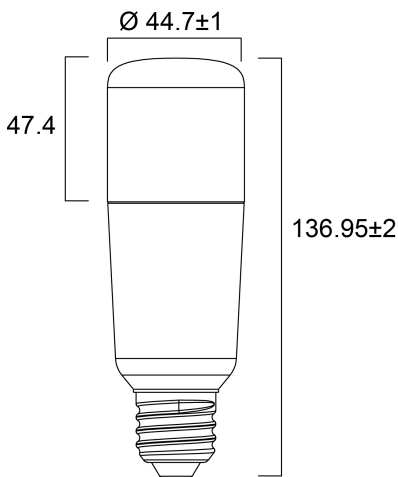

### Product Overview

Product name	ToLEDo Stick V4 1600LM 865 E27 SL
Technology	LED
Watt (Rated) (W)	14.0
Cap/Base	E27
Fixture rating	Open
E-number FI	4740975
Colour temperature (K)	6500
CRI (Ra)	80
Colour Variation Initial (SDCM)	6
Photobiological Risk Group	RG0
Wattage (W)	14.0
Product EAN number	5410288295695
Warranty	3 years

## Technical drawings

### PHYSICAL DATA

Nominal Product Diameter (mm)	45
Weight (kg)	0.072

### PACKAGING

Single packaging type	Carton
Product EAN number	5410288295695
Packaging single width (cm)	5.3
Packaging single depth (cm)	14.4
DUN14 (outer)	15410288295692
Packaging outer length / height (cm)	16.4