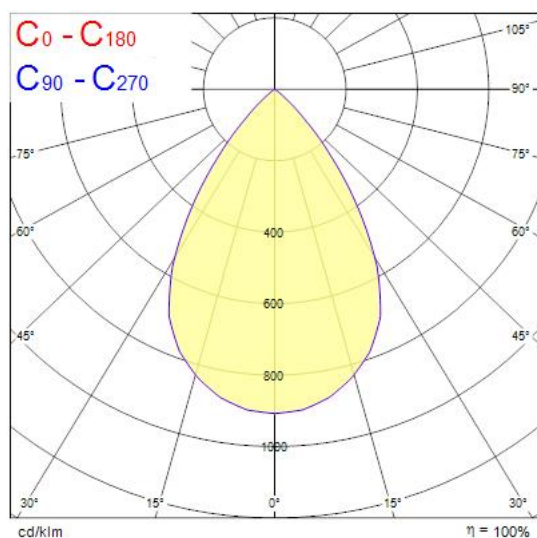

Concord

Solstice 150 1000lm 930 DALI BB
2070135

IP rating	IP40/20
IK rating	IK02
Product EAN number	5025768701353
Warranty	5 years

Photometry