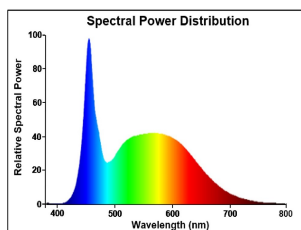

PHOTOMETRY