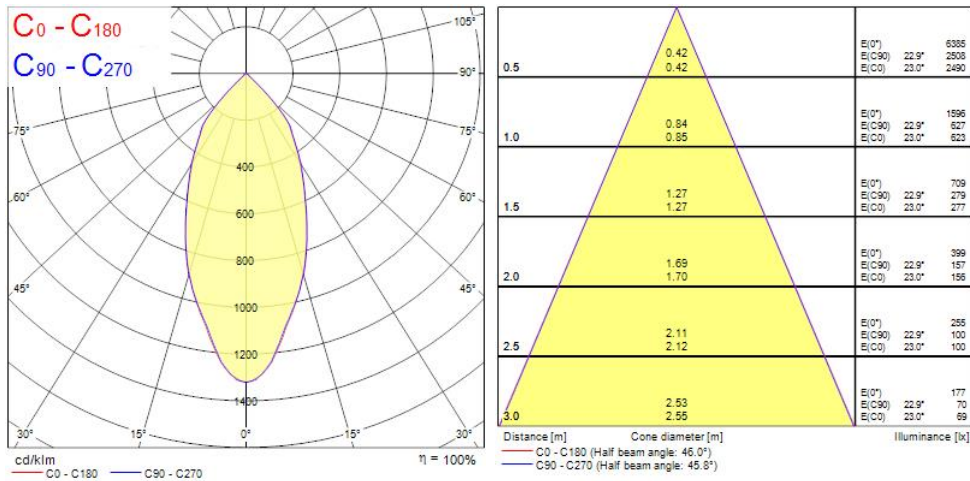

Insaver 75 LED RS NW DB WH 3097101

Product EAN number

8711971971016

Warranty

3 years

Photometry