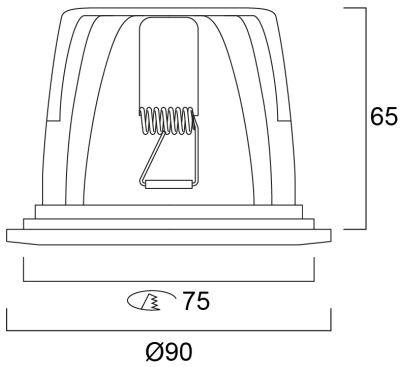

Features

- A round (4000K) neutral white LED downlight with phase dimmable driver, finished in a white finish , Colour rendering index Ra >80, , Class II, Protection rating IP65/IK02

Product Overview

Product name	Insaver 75 LED RS NW DB WH
Technology	LED
Housing	Aluminium
Mount	Ceiling recessed mounting
Environment	External (remote)
General application	Hospitality, Residential & Consumer
ETIM Class	EC001744
E-number FI	4271172
E-number SE	7467429
Fixture luminous flux (lm)	1200
Luminaire efficacy (lm/W)	75
Correlated colour temperature (k)	4000
CRI (Ra)	80
Colour Variation Initial (SDCM)	5
Beam Angle (°)	55
Photobiological Risk Group	RG1
Total power consumption (W)	16
Electrical protection	Class II
Control gear type	LED driver constant current
Housing colour	White
IP rating	IP65/20
IK rating	IK02

Insaver 75 LED RS NW DB WH 3097101

Product EAN number

8711971971016

Warranty

3 years

Photometry

Technical drawings

Data table

Insaver 75 LED RS NW DB WH 3097101

PHYSICAL DATA

Housing colour	White
IP rating	IP65/20
IK rating	IK02
Diffuser finish	Transparent
Diffuser material	Glass
Nominal Product Height (mm)	65
Nominal Product Diameter (mm)	90
Weight (kg)	0.441

PACKAGING

Product EAN number	8711971971016
Packaging single length / height (cm)	15.9
Packaging single width (cm)	8.5
Packaging single depth (cm)	14.9
DUN14 (inner)	18711971971013
Units per outer package	20
Packaging outer length / height (cm)	46.4
Packaging outer width (cm)	32.2
Packaging outer depth (cm)	34.6