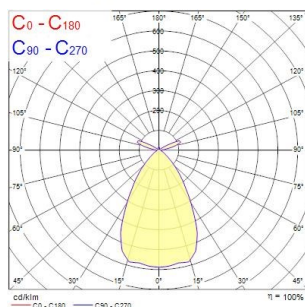

Equinox EQUINOX 165 2500 TRIMLESS 940 DALI 2059955

PRODUCT OVERVIEW

Product name	EQUINOX 165 2500 TRIMLESS 940 DALI
Technology	LED
Cap/Base	N/A
Housing	Aluminium
Mount	Ceiling recessed mounting
Warranty	5 years
Fixture luminous flux (lm)	2500
Luminaire efficacy (lm/W)	125
Colour temperature (K)	4000
Light colour	Neutral White
CRI (Ra)	90
Colour Variation Initial (SDCM)	SDCM3
Colour Consistency (SDCM)	3
Glare control	< 19
Photobiological Risk Group	RG1
Total power consumption (W)	20
Electrical protection	Class II
Control gear type	LED driver constant current
Control gear mounting	Remote
Housing colour	RAL 9016 - Traffic white / Bezel
IP rating	IP20
IK rating	IK02
Product EAN number	5025768599554

PHOTOMETRY

Equinox EQUINOX 165 2500 TRIMLESS 940 DALI 2059955

TECHNICAL DRAWINGS