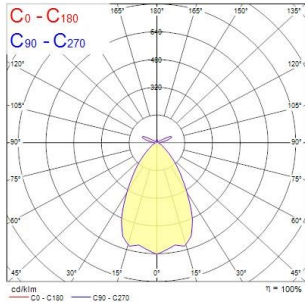

Equinox EQUINOX 165 2500 TRIMLESS 940 DALI 2059955