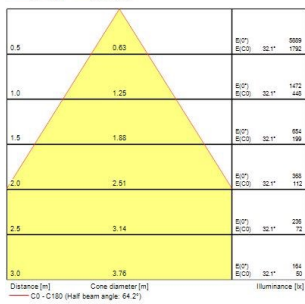

Equinox EQUINOX 165 2500 TRIMLESS 940 DALI 2059955

PRODUCT OVERVIEW

Product name	EQUINOX 165 2500 TRIMLESS 940 DALI
Technology	LED
Cap/Base	N/A
Housing	Aluminium
Mount	Ceiling recessed mounting
Warranty	5 years
Fixture luminous flux (lm)	2500
Luminaire efficacy (lm/W)	125
Colour temperature (K)	4000
Light colour	Neutral White
CRI (Ra)	90
Colour Variation Initial (SDCM)	SDCM3
Colour Consistency (SDCM)	3
Glare control	< 19
Photobiological Risk Group	RG1
Total power consumption (W)	20
Electrical protection	Class II
Control gear type	LED driver constant current
Control gear mounting	Remote
Housing colour	RAL 9016 - Traffic white / Bezel
IP rating	IP20
IK rating	IK02
Product EAN number	5025768599554

PHOTOMETRY

Equinox EQUINOX 165 2500 TRIMLESS 940 DALI 2059955

TECHNICAL DRAWINGS