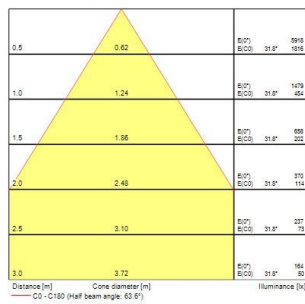

Equinox EQUINOX 165 2500 TRIMLESS 940 DALI 2059955