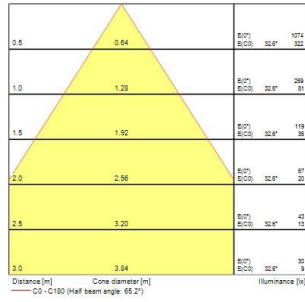

Equinox EQUINOX 165 2500 TRIMLESS 940 DALI 2059955