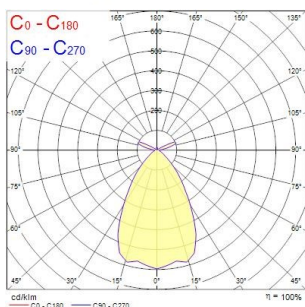

Equinox EQUINOX 165 2500 TRIMLESS 940 DALI 2059955