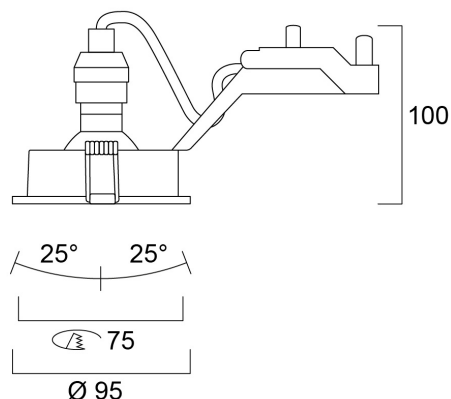

Features

- 75mm cut out. 2 x 25° Tilt. Round bezel.

Product Overview

Product name	INSET TR SW IP44 INDOOR BA EX-LMP
Technology	LED/Halogen
Cap/Base	GU10
Housing	Aluminium
Mount	Ceiling recessed mounting
Light source included	Fixture without Lightsource
Environment	Indoor
E-number SE	7463942
LOR (%)	Dependent on lamp
Electrical protection	Class II
Housing colour	Aluminium
IP rating	IP44/20
IK rating	IK02
Product EAN number	8711971840619
Warranty	3 years

Technical drawings

Data table

GENERAL DATA

Product name	INSET TR SW IP44 INDOOR BA EX-LMP
Technology	LED/Halogen
Cap/Base	GU10
Housing	Aluminium
Mount	Ceiling recessed mounting
Environment	Indoor
E-number SE	7463942
Warranty	3 years

Primary Supply/Product voltage - min (V)	220
Electrical protection	Class II
Control gear required	No
Nominal Frequency (Hz)	50/60Hz

PHYSICAL DATA

Housing colour	Aluminium
IP rating	IP44/20
IK rating	IK02
Nominal Product Length (mm)	95
Nominal Product Width (mm)	95
Weight (kg)	0.174
Recessed Depth (mm)	100

PACKAGING

Single packaging type	Carton
Product EAN number	8711971840619
Packaging single width (cm)	10.1
Packaging single depth (cm)	8.5
DUN14 (outer)	18711971840616
Packaging outer length / height (cm)	28.8