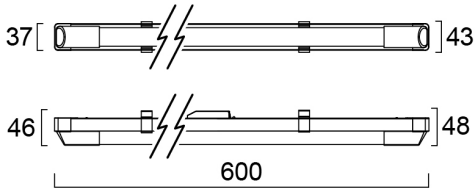

Data table

GENERAL DATA

Product name

LED IP20 BATTEN L600 SINGLE 4000K