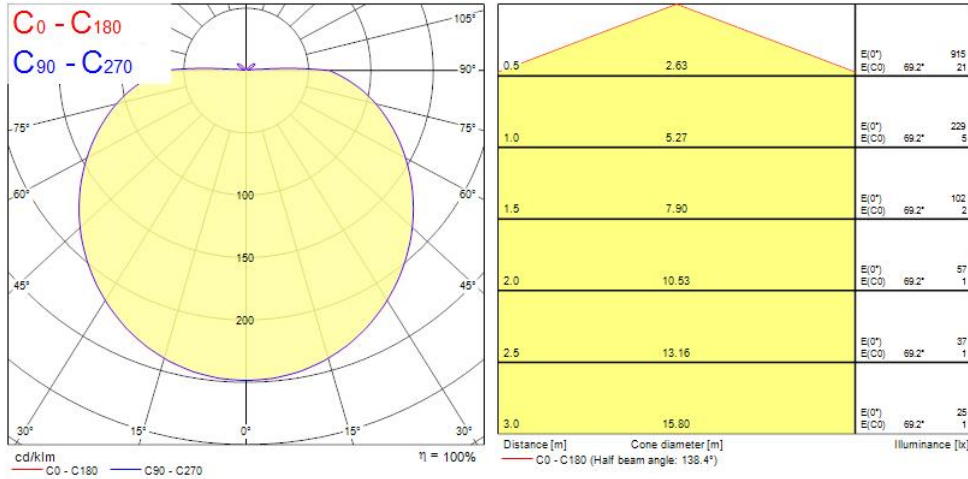

Photometry

Technical drawings