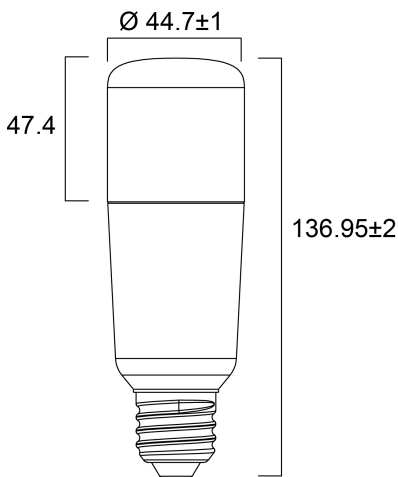

Product Overview

Product name	ToLEDo Stick V4 1600LM 840 E27 SL
Technology	LED
Watt (Rated) (W)	14.0
Cap/Base	E27
Fixture rating	Open
E-number FI	4740974
Colour temperature (K)	4000
CRI (Ra)	80
Colour Variation Initial (SDCM)	6
Photobiological Risk Group	RG0
Wattage (W)	14.0
Product EAN number	5410288295688
Warranty	3 years

Technical drawings

Data table

GENERAL DATA

Product name	ToLEDo Stick V4 1600LM 840 E27 SL
Technology	LED
Watt (Rated) (W)	14.0
Cap/Base	E27
Fixture rating	Open
Operating temperature range (°C)	-20°C...+40°C
Performance ambient temperature Tq (°C)	25
E-number FI	4740974
Warranty	3 years

OPTICAL DATA

ToLEDo Stick V4 1600LM 840 E27 SL 0029568

Luminous flux (Rated) (lm)	1600
Colour temperature (K)	4000
CRI (Ra)	80
Colour Variation Initial (SDCM)	6
Photobiological Risk Group	RG0
Lumen maintenance at end of nominal life (%)	70

LIFETIME DATA

Lifespan L70 B50	15000
Average life (Rated) (h)	15000

PHYSICAL DATA

Nominal Product Diameter (mm)	45
Weight (kg)	0.072

PACKAGING

Single packaging type	Carton
Product EAN number	5410288295688
Packaging single width (cm)	5.3
Packaging single depth (cm)	14.4
DUN14 (outer)	15410288295685
Packaging outer length / height (cm)	16.4