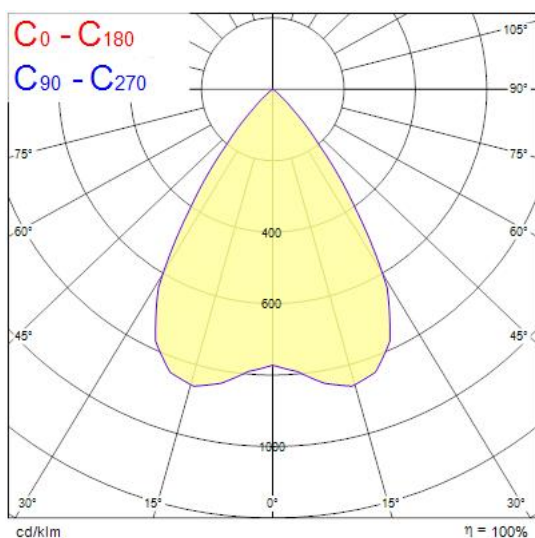

Concord

Solstice 150 2000lm 940 DALI
2070134

IP rating	IP40/20
IK rating	IK02
Product EAN number	5025768701346
Warranty	5 years

Photometry