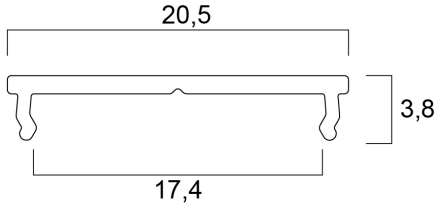

Profile HO Surface 16 (20x4) raw alu. 2m 0022604

Features

- The simplest installation of a LED strip. This 2000mm length raw aluminium profile improves LED strip's adhesion with a very flat design (3,8mm height). It is to be used without a cover with a maximum LED strip width of 16mm. Additional accessories need to be ordered separately.

Product Overview

Product name	Profile HO Surface 16 (20x4) raw alu. 2m
Technology	Accessory
Housing	Aluminium
Housing colour	Silver
Product EAN number	5410288226040
Warranty	3 years

Profile HO Surface 16 (20x4) raw alu. 2m 0022604

Technical drawings

Data table

GENERAL DATA

Product name	Profile HO Surface 16 (20x4) raw alu. 2m
Technology	Accessory
Housing	Aluminium
Warranty	3 years

ELECTRICAL DATA

Control gear required	No
-----------------------	----

PHYSICAL DATA

Housing colour	Silver
Nominal Product Length (mm)	2000
Nominal Product Width (mm)	20.5
Weight (kg)	0.13

PACKAGING

Profile HO Surface 16 (20x4) raw alu. 2m 0022604

Single packaging type	Carton
Product EAN number	5410288226040
Packaging single width (cm)	1.6
Packaging single depth (cm)	2.0
DUN14 (outer)	05410288226040
Packaging outer length / height (cm)	205.0