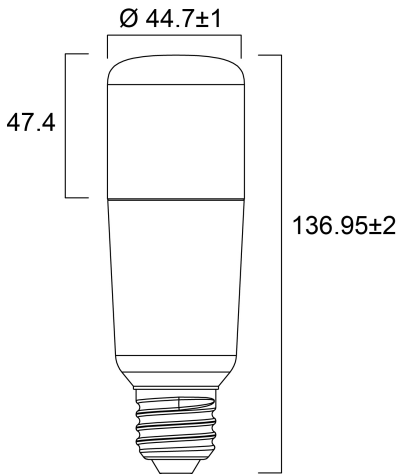

Product Overview

Product name	ToLEDo Stick V4 1521LM 827 E27 SL
Technology	LED
Watt (Rated) (W)	14.0
Cap/Base	E27
Fixture rating	Open
E-number FI	4740973
Colour temperature (K)	2700
CRI (Ra)	80
Colour Variation Initial (SDCM)	6
Photobiological Risk Group	RG0
Wattage (W)	14.0
Product EAN number	5410288295671
Warranty	3 years

Technical drawings

Data table

GENERAL DATA

Product name	ToLEDo Stick V4 1521LM 827 E27 SL
Technology	LED
Watt (Rated) (W)	14.0
Cap/Base	E27
Fixture rating	Open
Operating temperature range (°C)	-20°C...+40°C
Performance ambient temperature Tq (°C)	25
E-number FI	4740973
Warranty	3 years

OPTICAL DATA

ToLEDo Stick V4 1521LM 827 E27 SL 0029567

Luminous flux (Rated) (lm)	1521
Colour temperature (K)	2700
CRI (Ra)	80
Colour Variation Initial (SDCM)	6
Photobiological Risk Group	RG0
Lumen maintenance at end of nominal life (%)	70

LIFETIME DATA

Lifespan L70 B50	15000
Average life (Rated) (h)	15000

PHYSICAL DATA

Nominal Product Diameter (mm)	45
Weight (kg)	0.072

PACKAGING

Single packaging type	Carton
Product EAN number	5410288295671
Packaging single width (cm)	5.3
Packaging single depth (cm)	14.4
DUN14 (outer)	15410288295678
Packaging outer length / height (cm)	16.4