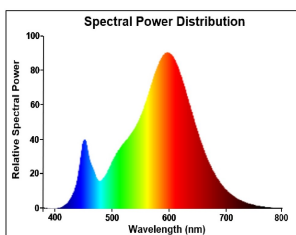

PHOTOMETRY