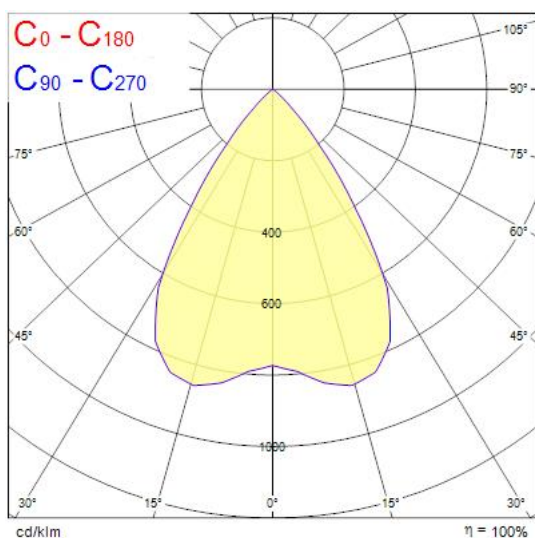

Concord

Solstice 150 1900lm 930 DALI
2070133

IP rating	IP40/20
IK rating	IK02
Product EAN number	5025768701339
Warranty	5 years

Photometry