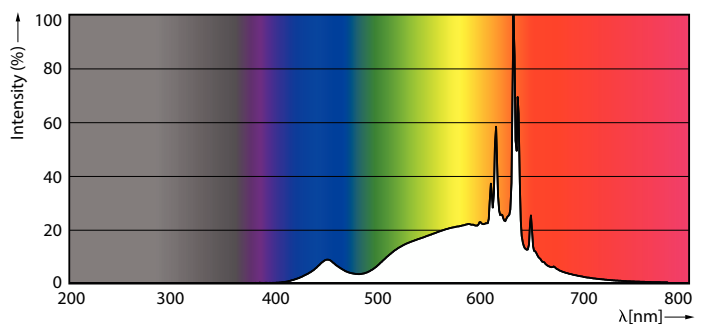

Spectral Power Distribution Colour - CorePro LEDspot 4-50W GU10 827 36D DIM