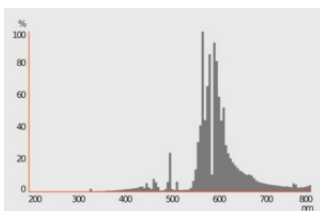

Photometrical data

Luminous flux	10700 lm
Luminous efficacy	101 lm/W
Color temperature	2000 K
Color rendering index Ra	≤25
Light color	220
Rated LLMF at 2,000 h	0.94
Rated LLMF at 4,000 h	0.92
Rated LLMF at 6,000 h	0.90
Rated LLMF at 8,000 h	0.89
Rated LLMF at 12,000 h	0.88
Rated LLMF at 16,000 h	0.87
Rated LLMF at 20,000 h	0.86
UV protection	No