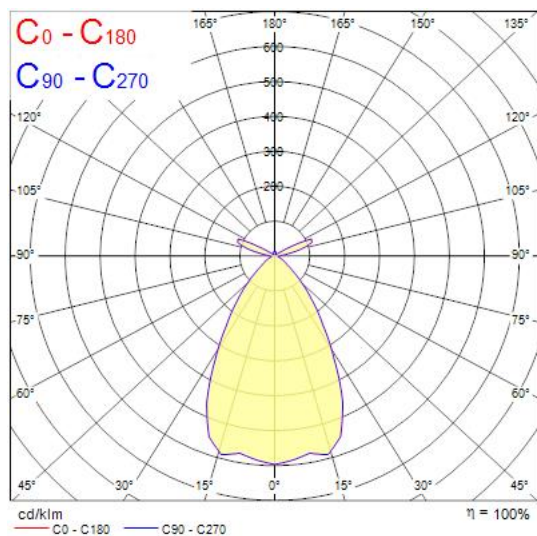

Concord

EQUINOX 165 2300 TRIMLESS 930 DALI 2059954

Housing colour	RAL 9016 - Traffic white / Bezel
IP rating	IP20
IK rating	IK02
Product EAN number	5025768599547
Warranty	5 years

Photometry