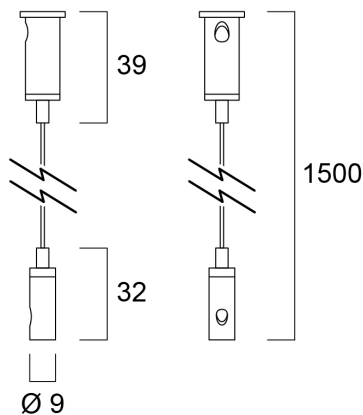

SUSPENSION KIT 1500 STD CHROME

Item No: 0022651

SYLVANIA

PRO

**CE UK
CA**

Suspension kits enable creating pendant luminaires. They are especially recommended for the Profile Semi Deep Surface 20 but are also compatible with many profiles. Compatible with flexible mounting plates, allows fast and easy assembly of the luminaire. Possibility of direct mounting to the profile. Maximum sling wire load: 10kg. Steel cable 7x7 1.0mm 1500mm. Compatible profiles: Profile Semi Deep Surface 16, Profile Semi Deep Surface 20, Profile Shallow Wide Surface 30, Profile Deep Wide Surface 30.

Technical Assets

Dimensions (mm)

Photometrics

SUSPENSION KIT 1500 STD CHROME

Item No: 0022651

General data

Product name	SUSPENSION KIT 1500 STD CHROME
Technology	Accessory
Accessory type	Mounting, Decorative
Housing	Aluminium
General application	Retail
ETIM Class	EC002557
Warranty	3 years

Physical data

Housing colour	Silver
Weight (kg)	0.68

Packaging

Product EAN number	5410288226514
Packaging single length / height (cm)	16.0
Packaging single width (cm)	10.0
Packaging single depth (cm)	0.5
DUN14 (inner)	15410288226511
Units per outer package	10
Packaging outer length / height (cm)	16.0
Packaging outer width (cm)	10.5
Packaging outer depth (cm)	7.0