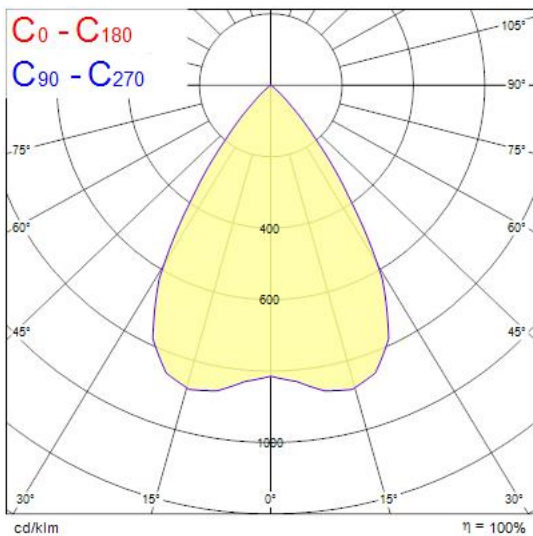

Concord

Solstice 150 1300lm 940 DALI
2070132

IP rating	IP40/20
IK rating	IK02
Product EAN number	5025768701322
Warranty	5 years

Photometry