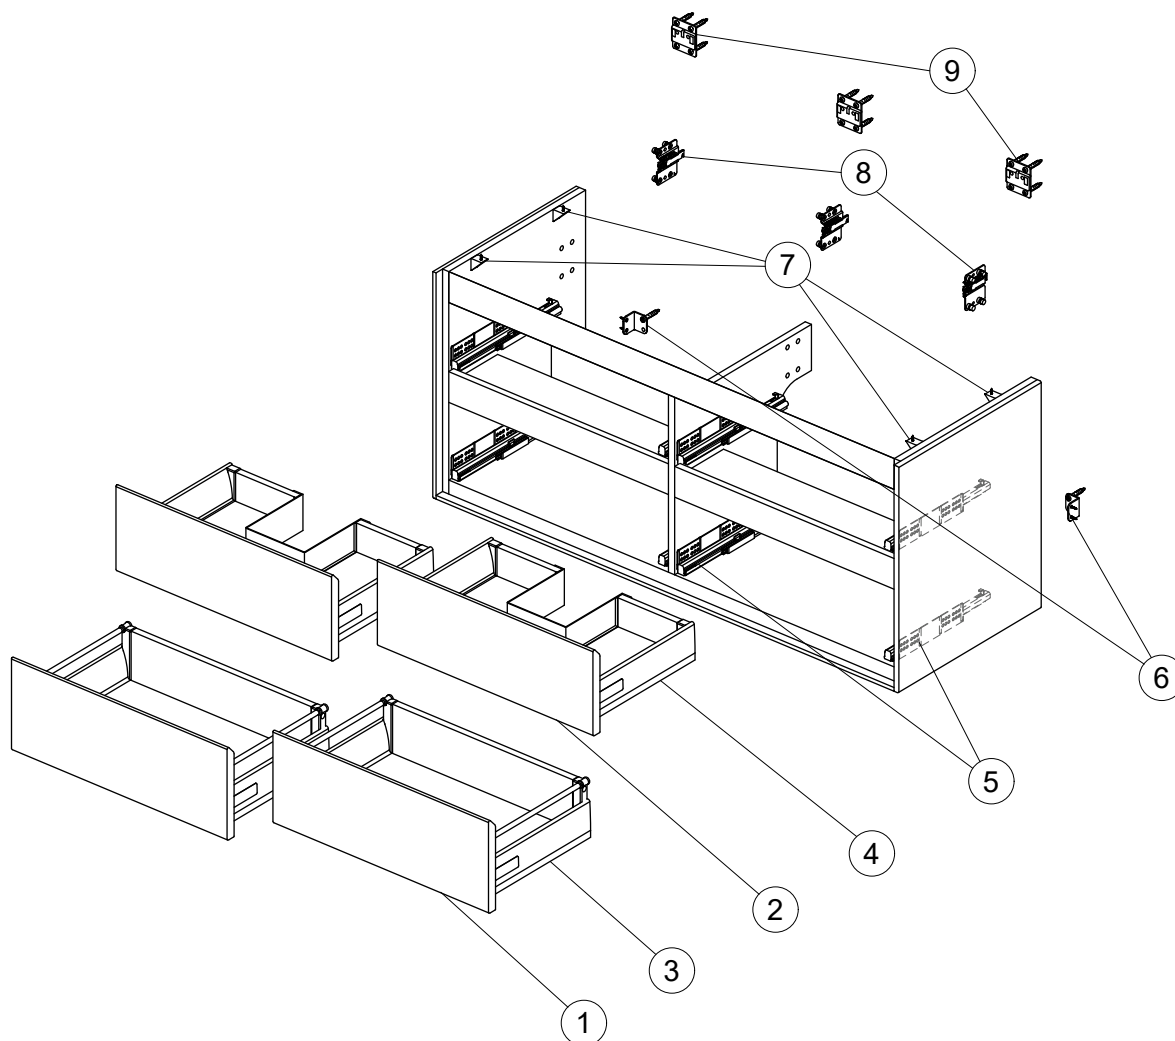

Item	Description	Colour/Finish		Code No.	Quantity
		Outside Finish	Accent Finish		
1	Lower drawer front panel 120	B2 - Glossy White	Matt White	EF664B2	1
		KN - Glossy White	Matt Light Grey	EF664B2	
		EQ - Glossy Light Grey	Matt White	EF664EQ	
		PS - Wood Light Grey	Matt White	EF664PS	
		UK - Wood Light Brown	Matt Light Brown	EF664UK	
		VY - Matt Dark Brown	Matt White	EF664VY	
2	Upper drawer front panel 120	B2 - Glossy White	Matt White	EF663B2	1
		KN - Glossy White	Matt Light Grey	EF663B2	
		EQ - Glossy Light Grey	Matt White	EF663EQ	
		PS - Wood Light Grey	Matt White	EF663PS	
		UK - Wood Light Brown	Matt Light Brown	EF663UK	
		VY - Matt Dark Brown	Matt White	EF663VY	
3	Lower drawer structure 120 Matt White			EF66667	1
4	Upper drawer structure 120 Matt White			EF66567	1
5	Runner 300 KIT			RV07467	Pair
6	Safety KIT (Brackets, screws, plugs)			TV38767	12
7	TOP brackets KIT (Brackets & screws)			TV38367	12
8	Hanging brackets KIT BU1			RV08267	Pair
9	Wall fixation KIT 1			RV08167	12

Item	Description	Colour/Finish		Code No.	Quantity
		Outside Finish	Accent Finish		
1	Lower drawer front panel 120	B2 - Glossy White	Matt White	EF558B2	1
		KN - Glossy White	Matt Light Gray	EF558B2	
		EQ - Glossy Light Gray	Matt White	EF558EQ	
		PS - Wood Light Gray	Matt White	EF558PS	
		UK - Wood Light Brown	Matt Light Brown	EF558UK	
		VY - Matt Dark Brown	Matt White	EF558VY	
2	Upper drawer front panel 120	B2 - Glossy White	Matt White	EF557B2	1
		KN - Glossy White	Matt Light Gray	EF557B2	
		EQ - Glossy Light Gray	Matt White	EF557EQ	
		PS - Wood Light Gray	Matt White	EF557PS	
		UK - Wood Light Brown	Matt Light Brown	EF557UK	
		VY - Matt Dark Brown	Matt White	EF557VY	
3	Lower drawer structure 120 Matt White			EF56067	1
4	Upper drawer structure 120 Matt White			EF55967	1
5	Runner 300 KIT			EF53867	Pair
6	Safety KIT (Brackets, screws, plugs)			EF53967	10
7	TOP brackets KIT (Brackets & screws)			EF54067	17
8	Hanging brackets KIT BU			EF54167	Pair
9	Wall fixation KIT BU			EF54267	18