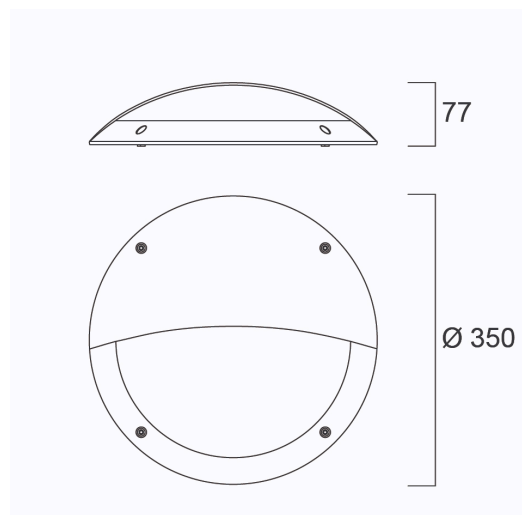

# START SURFACE IP66 350MM EYELID BLK

Item No: 0049033

**SYLVANIA**

**START**<sup>TM</sup>

Eyelid accessory for Start Surface IP66 350mm diameter - black colour

### Dimensions (mm)

Distance [m]      Cone diameter [m]      Illuminance [lx]  
 — C0 - C180 (Half beam angle: 111.8°)

## Packaging

Product EAN number	5410288490335
Packaging single length / height (cm)	35.0
Packaging single width (cm)	35.0
Packaging single depth (cm)	0.8
DUN14 (inner)	15410288490332
Units per outer package	12
Packaging outer length / height (cm)	72.0
Packaging outer width (cm)	37.0
Packaging outer depth (cm)	49.5