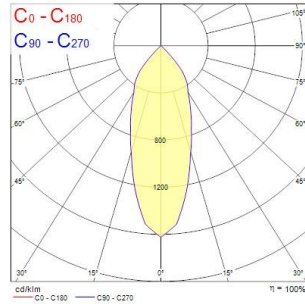

Myriad V IP65 White Bezel

MYRIAD IP65 3000K DALI WHITE
2049537

Product features

- MYRIAD IP65 3000K DALI WHITE

PRODUCT OVERVIEW

Product name	MYRIAD IP65 3000K DALI WHITE
Technology	LED
Cap/Base	N/A
Mount	Ceiling recessed mounting
Environment	Interior
General application	Hospitality, Office, Retail
ETIM Class	EC001744
E-number SE	7462015
E-number Norway	3290232
Warranty	5 years
Useful luminous flux (Fuse)	1069
Fixture luminous flux (lm)	1069
Luminaire efficacy (lm/W)	107
LOR (%)	100
Correlated colour temperature (k)	3000
Light colour	Warm White
CRI (Ra)	90
Colour Variation Initial (SDCM)	SDCM3
Beam Angle (°)	30
Photobiological Risk Group	RG1
Total power consumption (W)	10
Electrical protection	Class II
Control gear type	Electronic ballast
Control gear mounting	Integral
Dimming method	DALI
IP rating	IP65/20
IK rating	IK02
Product EAN number	5025768495375

PHOTOMETRY

Myriad V IP65 White Bezel MYRIAD IP65 3000K DALI WHITE 2049537

TECHNICAL DRAWINGS