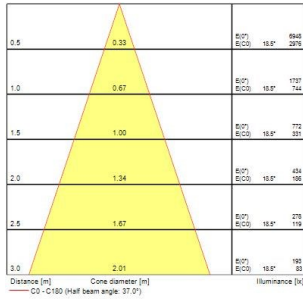

Myriad V IP65 White Bezel MYRIAD IP65 3000K DALI WHITE 2049537