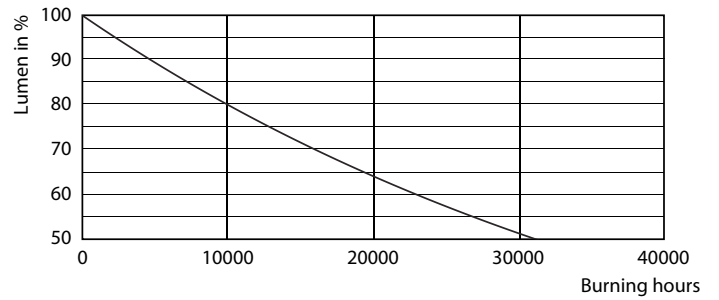

CorePro LEDlinear MV

Levensduur

Life Expectancy Diagram - CorePro LED linear D 14-120W R7S 118 830

Lumen Maintenance Diagram - CorePro LED linear D 14-120W R7S 118 830