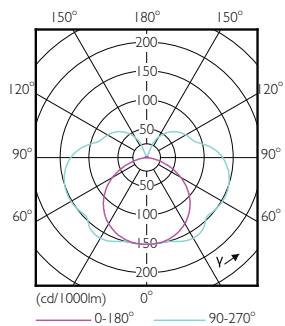

Light Distribution Diagram - CorePro LED linear D 14-120W R7S 118 830