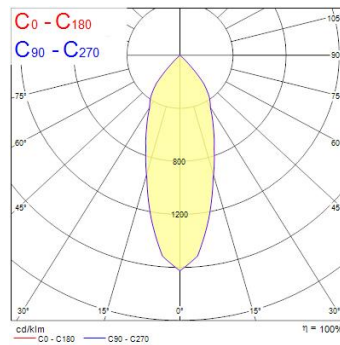

MYRIAD IP65 3000K DALI WHITE

Item No: 2049537

Concord

MYRIAD IP65 3000K DALI WHITE

Technical Assets

Dimensions (mm)

Photometrics

Distance [m]	Cone diameter [m]	E(0°) [lx]	E(C0) [lx]	E(C90) [lx]
0.5	0.33	6948	18.9°	2079
1.0	0.67	1737	18.9°	744
1.5	1.00	772	18.9°	331
2.0	1.34	454	18.9°	188
2.5	1.67	275	18.9°	119
3.0	2.01	193	18.9°	83

Distance [m] Cone diameter [m] Illuminance [lx]
 — C0 - C180 (Half beam angle: 37.0°)

MYRIAD IP65 3000K DALI WHITE

Item No: 2049537

Concord

General data

Product name	MYRIAD IP65 3000K DALI WHITE
Technology	LED
Cap/Base	N/A
Mount	Ceiling recessed mounting
Environment	Interior
General application	Hospitality, Office, Retail
ETIM Class	EC001744
E-number SE	7462015
E-number Norway	3290232
Warranty	5 years

Optical data

Useful luminous flux (Φ_{use})	1069
Fixture luminous flux (lm)	1069
Luminaire efficacy (lm/W)	107
LOR (%)	100
Correlated colour temperature (k)	3000
Light colour	Warm White
CRI (Ra)	90
Colour Variation Initial (SDCM)	SDCM3
Adjustable chromaticity	N
Beam Angle (°)	30
Distribution type	Symmetric
Photobiological Risk Group	RG1

Lifetime data

Lifespan L70 B50	100000
Lifespan L80 B20	100000
Lifespan L90 B10	68500

Physical data

IP rating	IP65/20
IK rating	IK02
Diffuser material	Glass
Nominal Product Height (mm)	72
Nominal Product Diameter (mm)	76
Weight (kg)	0.39
Recessed Depth (mm)	72