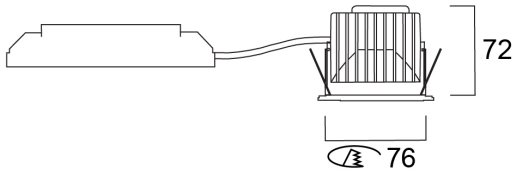

MYRIAD IP65 3000K DALI WHITE

Item No: 2049537

Concord

MYRIAD IP65 3000K DALI WHITE

Technical Assets

Dimensions (mm)

Photometrics

Distance [m]	Cone diameter [m]	E(0°) [lx]	E(C0) [lx]	E(C90) [lx]
0.5	0.33	6948	18.9°	2079
1.0	0.67	1737	18.9°	744
1.5	1.00	772	18.9°	331
2.0	1.34	454	18.9°	188
2.5	1.67	275	18.9°	119
3.0	2.01	193	18.9°	83

Distance [m] Cone diameter [m] Illuminance [lx]
 — C0 - C180 (Half beam angle: 37.0°)

MYRIAD IP65 3000K DALI WHITE

Item No: 2049537

Concord

General data

Product name	MYRIAD IP65 3000K DALI WHITE
Technology	LED
Cap/Base	N/A
Mount	Ceiling recessed mounting
Environment	Interior
General application	Hospitality, Office, Retail
ETIM Class	EC001744
E-number SE	7462015
E-number Norway	3290232
Warranty	5 years

Lifetime data

Lifespan L70 B50	100000
Lifespan L80 B20	100000
Lifespan L90 B10	68500

Physical data

IP rating	IP65/20
IK rating	IK02
Diffuser material	Glass
Nominal Product Height (mm)	72
Nominal Product Diameter (mm)	76
Weight (kg)	0.39
Recessed Depth (mm)	72

Packaging

Product EAN number	5025768495375
Packaging single length / height (cm)	17.5
Packaging single width (cm)	15.0
Packaging single depth (cm)	17.5
Units per outer package	1
Packaging outer length / height (cm)	17.5
Packaging outer width (cm)	15.0
Packaging outer depth (cm)	17.5