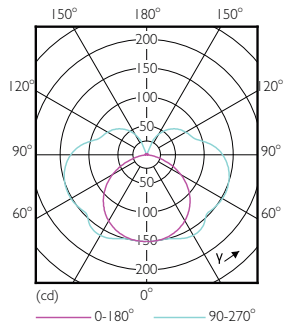

## Fotometrische gegevens

Accent Lighting Spots - CorePro LEDlinear ND 7.5-60W R7S 78mm840

Spectral Power Distribution Colour - CorePro LEDlinear ND 7.5-60W R7S 78mm840

## Fotometrische gegevens

Light Distribution Diagram - CorePro LEDlinear ND 7.5-60W R7S 78mm840