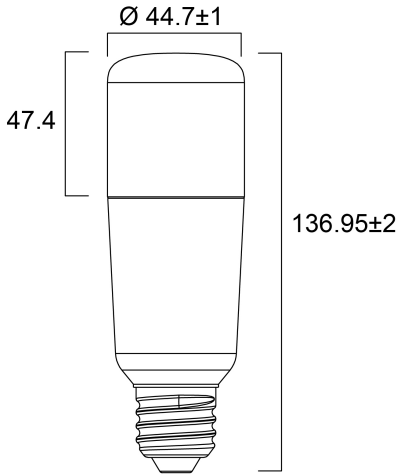

Product Overview

Product name	ToLEDo Stick V4 1100LM 840 E27 SL
Technology	LED
Watt (Rated) (W)	10.0
Cap/Base	E27
Fixture rating	Open
E-number FI	4740971
Colour temperature (K)	4000
CRI (Ra)	80
Colour Variation Initial (SDCM)	6
Photobiological Risk Group	RG0
Wattage (W)	10.0
Product EAN number	5410288295657
Warranty	3 years

Technical drawings

Data table

GENERAL DATA

Product name	ToLEDo Stick V4 1100LM 840 E27 SL
Technology	LED
Watt (Rated) (W)	10.0
Cap/Base	E27
Fixture rating	Open
Operating temperature range (°C)	-20°C...+40°C
Performance ambient temperature Tq (°C)	25
E-number FI	4740971
Warranty	3 years

OPTICAL DATA

ToLEDo Stick V4 1100LM 840 E27 SL 0029565

Luminous flux (Rated) (lm)	1100
Colour temperature (K)	4000
CRI (Ra)	80
Colour Variation Initial (SDCM)	6
Photobiological Risk Group	RG0
Lumen maintenance at end of nominal life (%)	70

LIFETIME DATA

Lifespan L70 B50	15000
Average life (Rated) (h)	15000

PHYSICAL DATA

Nominal Product Diameter (mm)	45
Weight (kg)	0.072

PACKAGING

Single packaging type	Carton
Product EAN number	5410288295657
Packaging single width (cm)	5.3
Packaging single depth (cm)	14.4
DUN14 (outer)	15410288295654
Packaging outer length / height (cm)	16.4