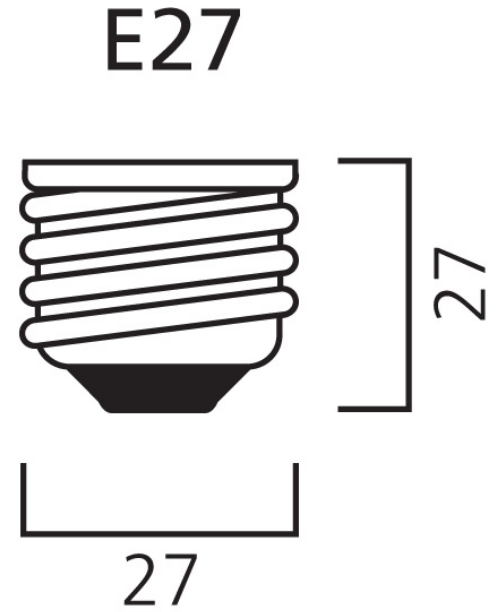

Product Overview

Product name	ToLEDo Stick V4 1100LM 840 E27 SL
Technology	LED
Watt (Rated) (W)	10.0
Cap/Base	E27
Fixture rating	Open
E-number FI	4740971
Colour temperature (K)	4000
CRI (Ra)	80
Colour Variation Initial (SDCM)	6
Photobiological Risk Group	RG0
Wattage (W)	10.0
Product EAN number	5410288295657
Warranty	3 years

Technical drawings

Data table

GENERAL DATA

Product name	ToLEDo Stick V4 1100LM 840 E27 SL
Technology	LED
Watt (Rated) (W)	10.0
Cap/Base	E27
Fixture rating	Open
Operating temperature range (°C)	-20°C...+40°C
Performance ambient temperature Tq (°C)	25
E-number FI	4740971
Warranty	3 years

OPTICAL DATA

ToLEDo Stick V4 1100LM 840 E27 SL 0029565

Luminous flux (Rated) (lm)	1100
Colour temperature (K)	4000
CRI (Ra)	80
Colour Variation Initial (SDCM)	6
Photobiological Risk Group	RG0
Lumen maintenance at end of nominal life (%)	70