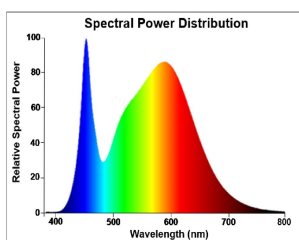

PHOTOMETRY