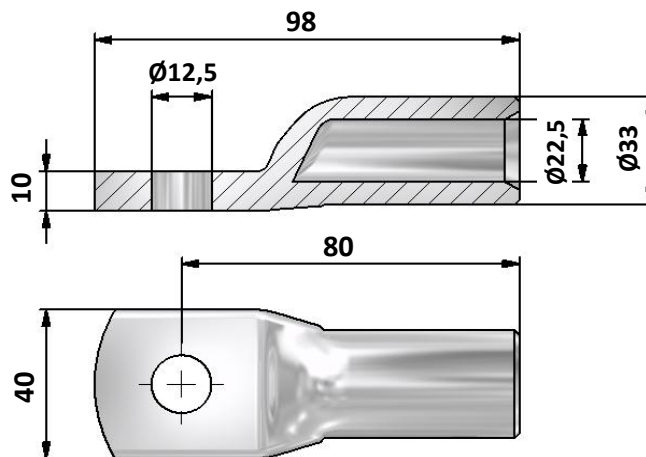

Drawing

Package

Package	Bag	pcs/ package	3	Weight [Kg]	0,33
Length [mm]	34	Width [mm]	140	Height [mm]	135