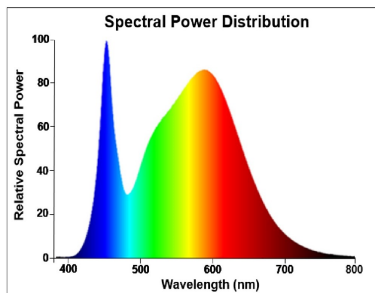

ToLEDo Stick

ToLEDo Stick V4 1100LM 840 E27 SL

0029565

Packaging single length / height (cm)	5.3
Packaging single width (cm)	5.3
Packaging single depth (cm)	14.4
DUN14 (outer)	15410288295654
Units per outer package	6
Packaging outer length / height (cm)	16.4
Packaging outer width (cm)	11.1
Packaging outer depth (cm)	15.8

Safety data

Optimal operating condition (°C)	-20-40
Breakage cleaning instructions	Not applicable
Special purpose lamp	No
Dry applications use only	Yes
Suitable for household illumination	Yes
Safety message	Not Suitable for totally enclosed fixtures

PHOTOMETRY