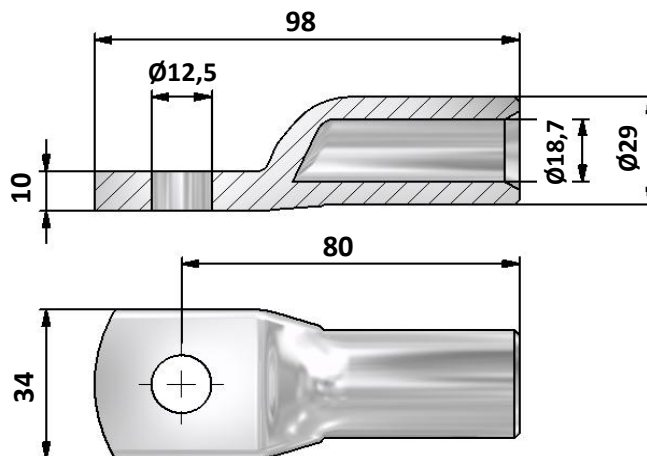

Drawing

Package

Package	Bag	pcs/ package	3	Weight [Kg]	0,29
Length [mm]	30	Width [mm]	140	Height [mm]	130