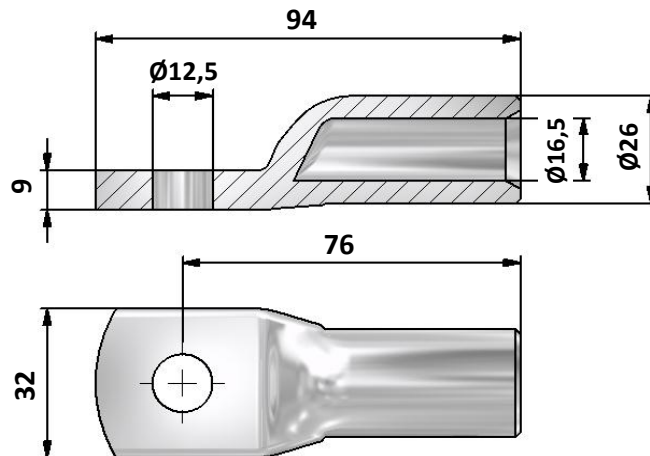

Drawing

Package

Package	Bag	pcs/ package	3	Weight [Kg]	0,23
Length [mm]	28	Width [mm]	140	Height [mm]	125