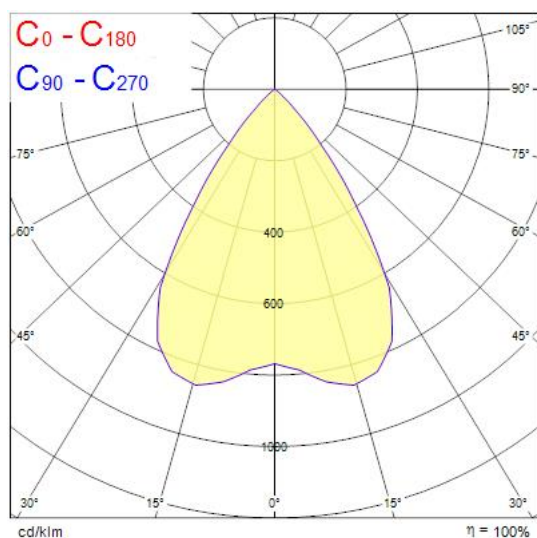

Concord

Solstice 150 1200lm 930 DALI
2070131

IP rating	IP40/20
IK rating	IK02
Product EAN number	5025768701315
Warranty	5 years

Photometry