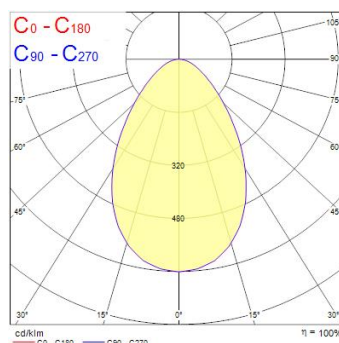

Technical Assets

Dimensions (mm)

Photometrics

Distance [m]	Cone diameter [m]	E(0°) [lx]	E(C0) [lx]
0.5	0.71	1939	528
1.0	1.42	486	132
1.5	2.13	216	58
2.0	2.84	121	33
2.5	3.55	78	21
3.0	4.26	54	15

Distance [m] Cone diameter [m] Illuminance [lx]
 — C0 - C180 (Half beam angle: 70.8°)

Optical data

Useful luminous flux (Φ_{use})	740
Fixture luminous flux (lm)	740
Luminaire efficacy (lm/W)	93
LOR (%)	100
Correlated colour temperature (k)	3000
Light colour	Warm White
CRI (Ra)	80
Adjustable chromaticity	N
Beam Angle (°)	64

Physical data

Housing colour	White
IP rating	IP44/20
IK rating	IK02
Diffuser finish	Opal
Diffuser material	PC Polycarbonate
Reflector finish	Other
Nominal Product Height (mm)	55
Nominal Product Diameter (mm)	165
Weight (kg)	0.7