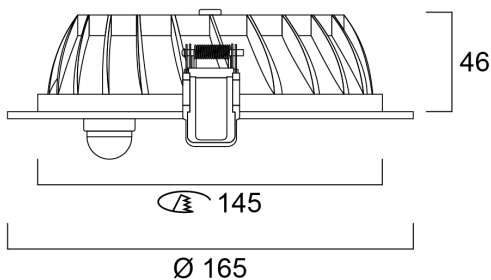

INSAVER 150 HE TOPPER LED WW PIR PLUS3

Item No: 3033924

SYLVANIA

PRO

Insaver HE Topper is a ceiling recessed LED downlight with integrated PIR sensor with time (up to 8 mins) and daylight lux level settings. Die-cast aluminium body, Non dimmable LED driver, 8W, 740lm, 93lm/W, 3000K, shallow recessed depth of 55mm. Wieland GST compatible.

Technical Assets

Dimensions (mm)

Photometrics

Distance [m]	Cone diameter [m]	E(0°) [lx]	E(C0) [lx]
0.5	0.71	1939	528
1.0	1.42	486	132
1.5	2.13	216	58
2.0	2.84	121	33
2.5	3.55	78	21
3.0	4.26	54	15

Distance [m] Cone diameter [m] Illuminance [lx]
 — C0 - C180 (Half beam angle: 70.8°)

Physical data

Housing colour	White
IP rating	IP44/20
IK rating	IK02
Diffuser finish	Opal
Diffuser material	PC Polycarbonate
Reflector finish	Other
Nominal Product Height (mm)	55
Nominal Product Diameter (mm)	165
Weight (kg)	0.7

Packaging

Product EAN number	8711971339243
Packaging single length / height (cm)	25.0
Packaging single width (cm)	17.0
Packaging single depth (cm)	14.0
DUN14 (inner)	18711971339240
Units per outer package	12
Packaging outer length / height (cm)	78.0
Packaging outer width (cm)	36.0
Packaging outer depth (cm)	31.0