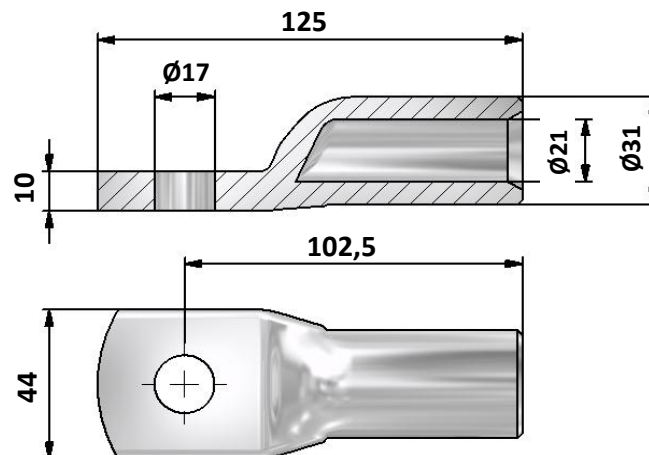

Drawing

Package

Package	Bag	pcs/ package	3	Weight [Kg]	0,40
Length [mm]	32	Width [mm]	140	Height [mm]	140