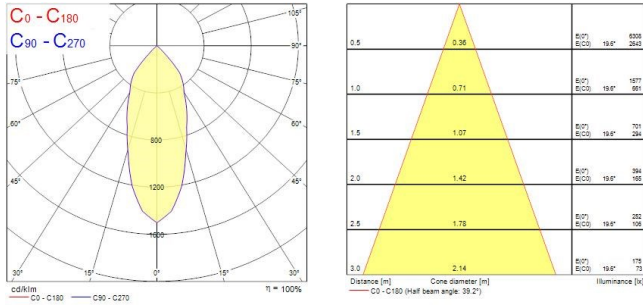

Myriad V IP65 White Bezel MYRIAD IP65 4000K DALI WHITE 2049541

TECHNICAL DRAWINGS