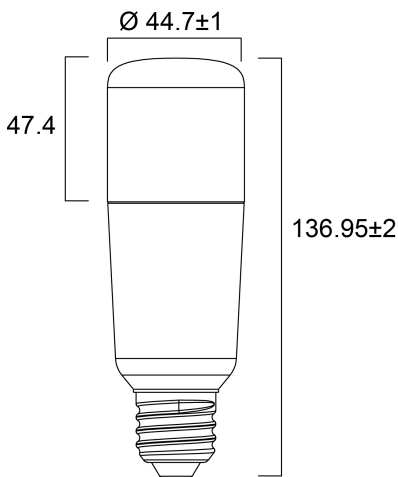

Product Overview

Product name	ToLEDo Stick V4 1055LM 827 E27 SL
Technology	LED
Watt (Rated) (W)	10.0
Cap/Base	E27
Fixture rating	Open
E-number FI	4740970
Colour temperature (K)	2700
CRI (Ra)	80
Colour Variation Initial (SDCM)	6
Photobiological Risk Group	RG0
Wattage (W)	10.0
Product EAN number	5410288295640
Warranty	3 years

Technical drawings

Data table

GENERAL DATA

Product name	ToLEDo Stick V4 1055LM 827 E27 SL
Technology	LED
Watt (Rated) (W)	10.0
Cap/Base	E27
Fixture rating	Open
Operating temperature range (°C)	-20°C...+40°C
Performance ambient temperature T_q (°C)	25
E-number FI	4740970
Warranty	3 years

OPTICAL DATA

ToLEDo Stick V4 1055LM 827 E27 SL 0029564

Luminous flux (Rated) (lm)	1055
Colour temperature (K)	2700
CRI (Ra)	80
Colour Variation Initial (SDCM)	6
Photobiological Risk Group	RG0
Lumen maintenance at end of nominal life (%)	70

LIFETIME DATA

Lifespan L70 B50	15000
Average life (Rated) (h)	15000

PHYSICAL DATA

Nominal Product Diameter (mm)	45
Weight (kg)	0.072

PACKAGING

Single packaging type	Carton
Product EAN number	5410288295640
Packaging single width (cm)	5.3
Packaging single depth (cm)	14.4
DUN14 (outer)	15410288295647
Packaging outer length / height (cm)	16.4