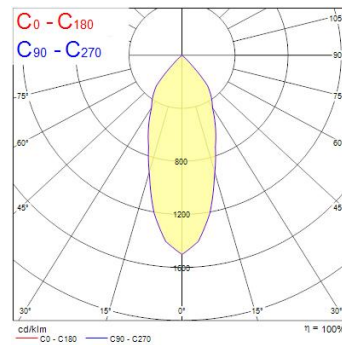

MYRIAD IP65 4000K DALI WHITE

Item No: 2049541

Concord

MYRIAD IP65 4000K DALI WHITE

Technical Assets

Dimensions (mm)

Photometrics

Distance [m]	Cone diameter [m]	E(0°) [lx]	E(C0) [lx]	E(180°) [lx]
0.5	0.36	6336	198°	2643
1.0	0.71	1577	198°	661
1.5	1.07	701	198°	294
2.0	1.42	394	198°	165
2.5	1.78	252	198°	105
3.0	2.14	175	198°	73

Distance [m] Cone diameter [m] Illuminance [lx]

— C0 - C180 (Half beam angle: 99.2°)

MYRIAD IP65 4000K DALI WHITE

Item No: 2049541

Concord

General data

Product name	MYRIAD IP65 4000K DALI WHITE
Technology	LED
Cap/Base	N/A
Mount	Ceiling recessed mounting
Environment	Interior
General application	Hospitality, Office, Retail
ETIM Class	EC001744
E-number SE	7462016
E-number Norway	3290238
Warranty	5 years

Optical data

Useful luminous flux (Φ_{use})	1050
Fixture luminous flux (lm)	1050
Luminaire efficacy (lm/W)	105
LOR (%)	100
Correlated colour temperature (k)	4000
Light colour	Neutral White
CRI (Ra)	90
Colour Variation Initial (SDCM)	SDCM3
Adjustable chromaticity	N
Beam Angle (°)	30
Distribution type	Symmetric
Photobiological Risk Group	RG1

Lifetime data

Lifespan L70 B50	100000
Lifespan L80 B20	100000
Lifespan L90 B10	68500

Physical data

IP rating	IP65/20
IK rating	IK02
Diffuser material	Glass
Nominal Product Height (mm)	72
Nominal Product Diameter (mm)	76
Weight (kg)	0.39
Recessed Depth (mm)	72