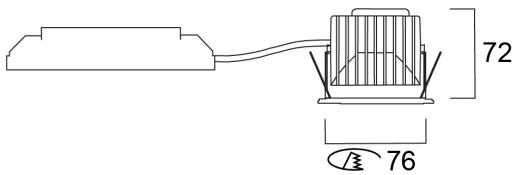

MYRIAD IP65 4000K DALI WHITE

Item No: 2049541

Concord

MYRIAD IP65 4000K DALI WHITE

Technical Assets

Dimensions (mm)

Photometrics

Distance [m]	Cone diameter [m]	E(0°) [lx]	E(C0) [lx]	E(180°) [lx]
0.5	0.36	6336	198°	2643
1.0	0.71	1577	198°	661
1.5	1.07	701	198°	294
2.0	1.42	394	198°	165
2.5	1.78	252	198°	105
3.0	2.14	175	198°	73

Distance [m] Cone diameter [m] Illuminance [lx]

— C0 - C180 (Half beam angle: 99.2°)

MYRIAD IP65 4000K DALI WHITE

Item No: 2049541

Concord

General data

Product name	MYRIAD IP65 4000K DALI WHITE
Technology	LED
Cap/Base	N/A
Mount	Ceiling recessed mounting
Environment	Interior
General application	Hospitality, Office, Retail
ETIM Class	EC001744
E-number SE	7462016
E-number Norway	3290238
Warranty	5 years

Lifetime data

Lifespan L70 B50	100000
Lifespan L80 B20	100000
Lifespan L90 B10	68500

Physical data

IP rating	IP65/20
IK rating	IK02
Diffuser material	Glass
Nominal Product Height (mm)	72
Nominal Product Diameter (mm)	76
Weight (kg)	0.39
Recessed Depth (mm)	72

Packaging

Product EAN number	5025768495412
Packaging single length / height (cm)	17.5
Packaging single width (cm)	15.0
Packaging single depth (cm)	17.5
Units per outer package	1
Packaging outer length / height (cm)	17.5
Packaging outer width (cm)	15.0
Packaging outer depth (cm)	17.5