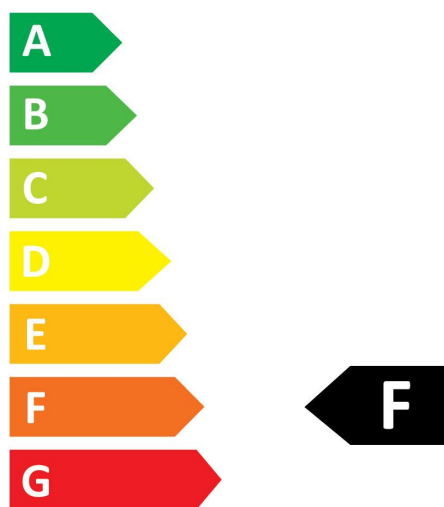

PRODUCT OVERVIEW

Product name	ToLEDo Stick V4 1055LM 827 E27 SL
Technology	LED
Watt (Rated) (W)	10.0
Type	LED exchangeable
Cap/Base	E27
Fixture rating	Open
General application	Hospitality, Residential & Consumer
ETIM Class	EC001959
E-number FI	4740970
Warranty	3 years
Luminous flux (lm)	1055
Colour temperature (K)	2700
Light colour	Homelight
CRI (Ra)	80
Colour Variation Initial (SDCM)	SDCM6
Photobiological Risk Group	RG0
Wattage (W)	10.0
Dimmable	No
Average life (Nominal) (h)	15000
Product EAN number	5410288295640

2019/2015

ToLEDo Stick

ToLEDo Stick V4 1055LM 827 E27 SL

0029564

0029564

10
kWh/1000h

2019/2015