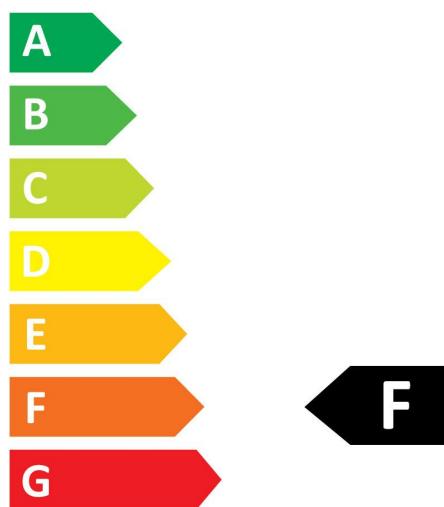

PHOTOMETRY

TECHNICAL DRAWINGS

ToLEDo Stick

ToLEDo Stick V4 1055LM 827 E27 SL

0029564

SYLVANIA

0029564

10
kWh/1000h