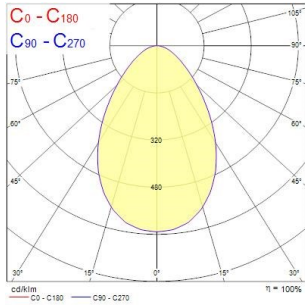

Insaver HE Topper LED 150

Insaver 150 HE Topper LED NW
3033919

Product features

- Insaver HE Topper is a ceiling recessed LED downlight with cut-out of 145mm. Die-cast aluminium body, Non dimmable LED driver, 8W, 800lm, 100lm/W, 4000K, shallow recessed depth of 55mm.

PRODUCT OVERVIEW

Product name	Insaver 150 HE Topper LED NW
Technology	LED
Cap/Base	N/A
Housing	Aluminium
Mount	Ceiling recessed mounting
Environment	External
General application	Hospitality, Logistics & Industry, Office
ETIM Class	EC001744
Warranty	3 years
Useful luminous flux (Fuse)	800
Fixture luminous flux (lm)	800
Luminaire efficacy (lm/W)	100
LOR (%)	100
Correlated colour temperature (k)	4000
Light colour	Neutral White
CRI (Ra)	80
Beam Angle (°)	64
Glare control	< 25
Total power consumption (W)	8
Electrical protection	Class II
Control gear type	Electronic ballast
Dimmable	No
Dimming method	N/A
Housing colour	White
IP rating	IP44/20
IK rating	IK02
Product EAN number	8711971339199

PHOTOMETRY

Insaver HE Topper LED 150 *Insaver 150 HE Topper LED NW* 3033919

0.5	0.72	E(0°) E(C0)	35.7°	2091 164
1.0	1.44	E(0°) E(C0)	35.7°	618 119
1.5	2.16	E(0°) E(C0)	35.7°	239 62
2.0	2.87	E(0°) E(C0)	35.7°	129 35
2.5	3.59	E(0°) E(C0)	35.7°	62 22
3.0	4.31	E(0°) E(C0)	35.7°	37 15

Distance [m] Cone diameter [m] Illuminance [lx]
 C0 - C180 (Half beam angle: 71.4°)

TECHNICAL DRAWINGS