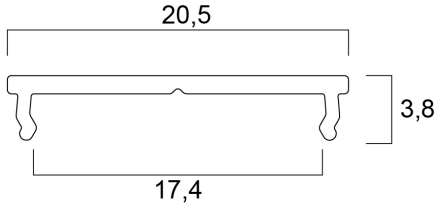

Technical drawings

Data table

GENERAL DATA

Product name	Profile HO Surface 16 (20x4) raw alu. 3m
Technology	Accessory
Housing	Aluminium
General application	Retail
ETIM Class	EC002557
Warranty	3 years

ELECTRICAL DATA

Control gear required	No

PHYSICAL DATA

Housing colour	Silver
Nominal Product Length (mm)	3000
Nominal Product Width (mm)	20.5
Nominal Product Height (mm)	3.8