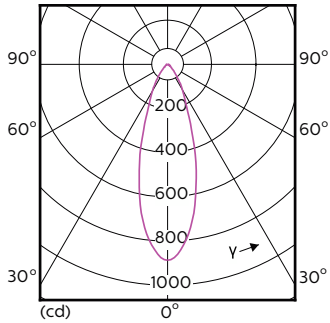

Maatschets

Product	D	C
MAS LED ExpertColor 5.5-50W GU10 930 36D	50 mm	54 mm

Fotometrische gegevens

Accent Lighting Spots - MAS LED ExpertColor 5.5-50W GU10 930 36D

Spectral Power Distribution Colour - MAS LED ExpertColor 5.5-50W GU10 930 36D

MASTER LEDspot ExpertColor MV

Fotometrische gegevens

Light Distribution Diagram - MAS LED ExpertColor 5.5-50W GU10 930 36D

Levensduur

Life Expectancy Diagram - MAS LED ExpertColor 5.5-50W GU10 930 36D

Lumen Maintenance Diagram - MAS LED ExpertColor 5.5-50W GU10 930 36D