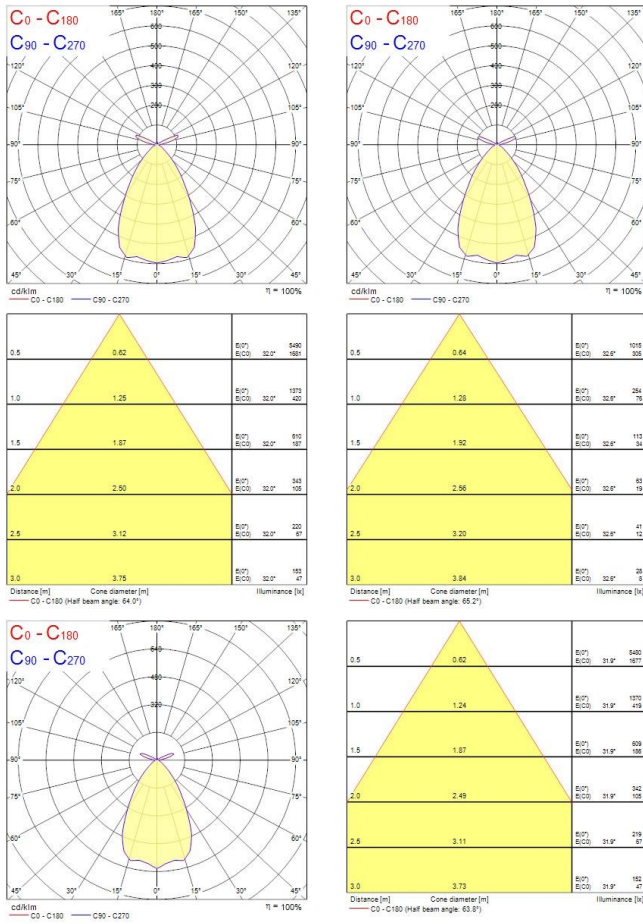

Equinox EQUINOX 165 2300 TRIMLESS 930 DALI 2059954

PRODUCT OVERVIEW

Product name	EQUINOX 165 2300 TRIMLESS 930 DALI
Technology	LED
Cap/Base	N/A
Housing	Aluminium
Mount	Ceiling recessed mounting
Warranty	5 years
Fixture luminous flux (lm)	2300
Luminaire efficacy (lm/W)	115
Colour temperature (K)	3000
Light colour	Warm White
CRI (Ra)	90
Colour Variation Initial (SDCM)	SDCM3
Colour Consistency (SDCM)	3
Glare control	< 19
Photobiological Risk Group	RG1
Total power consumption (W)	20
Electrical protection	Class II
Control gear type	LED driver constant current
Control gear mounting	Remote
Housing colour	RAL 9016 - Traffic white / Bezel
IP rating	IP20
IK rating	IK02
Product EAN number	5025768599547

PHOTOMETRY

Equinox EQUINOX 165 2300 TRIMLESS 930 DALI 2059954

TECHNICAL DRAWINGS